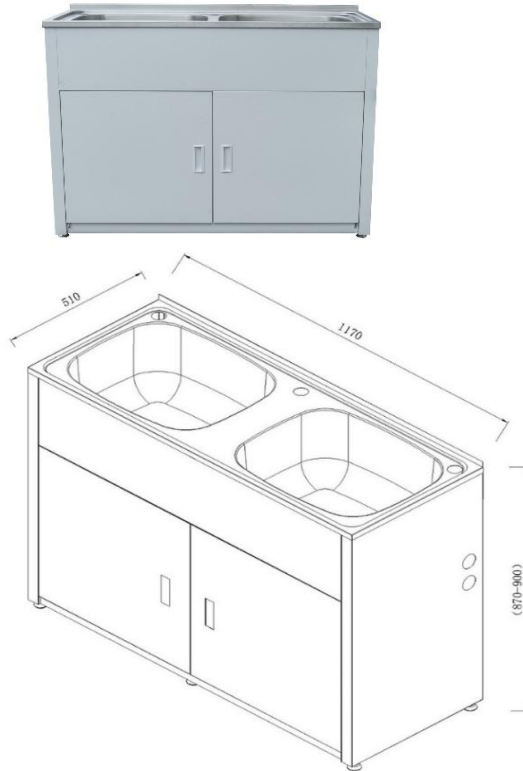

LD 1250

LAVASSA Double Laundry Tub & Cabinet

SPECIFICATIONS

CLEANING & MAINTENANCE:

All Sinks should be cleaned with mild detergent and water
All Products must be cleaned with a soft cloth with soapy water, avoid waxes, solvents, abrasives, acids and other chemical based cleaners
Warranty will be void if damages are caused by unsuitable cleaning products